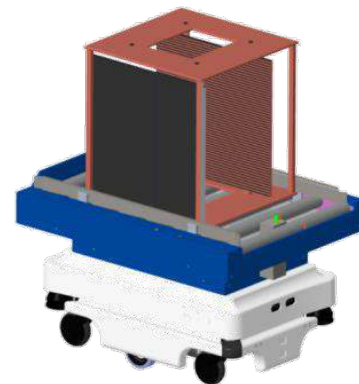

Portata 500 Kg

Movimentazione di Euro
pallet .

Portata 100 Kg

Movimentazione carichi
medi .

Portata 200 Kg

Movimentazione carichi
pesanti .

Mobile Robots, as implemented by Fenix Automation and suitably fitted, allow an automatic, safe and efficient flow of materials and accessories in the production premises.

**Handling of PCB
racks and ESD
component boxes
within the
production area**